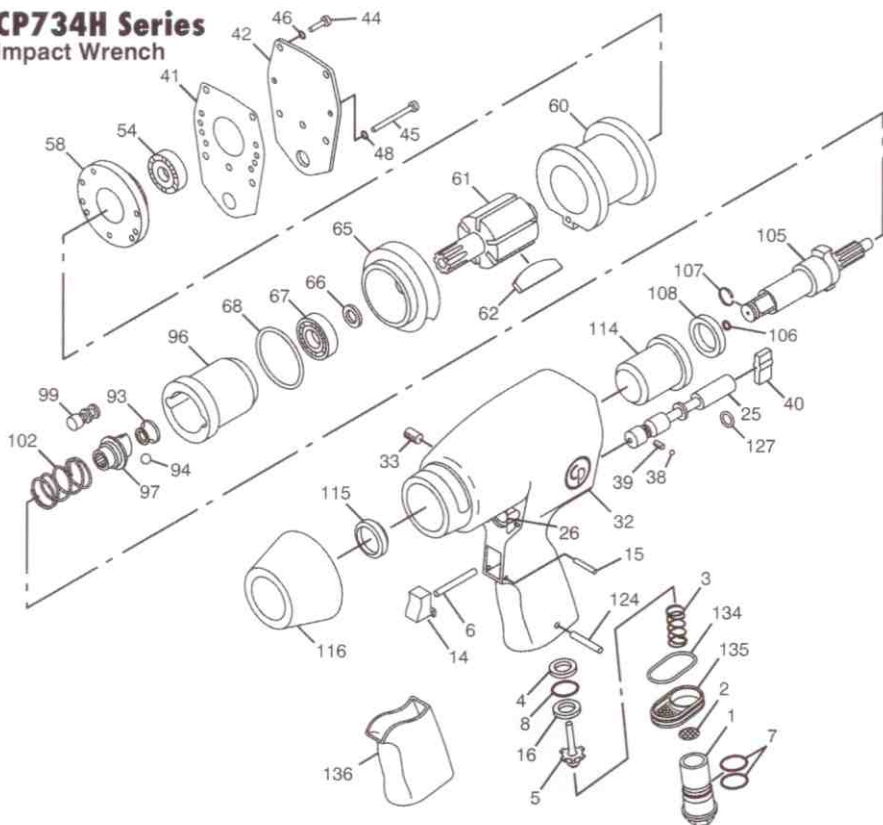

CP734H Series Impact Wrench

Index No.	Part No.	Description	No. Req'd.	Index No.	Part No.	Description	No. Req'd.
1	CA147022	Bushing-Air Inlet (1/4 in. NPT)	1	61	CA147024	Rotor	1
2	CA059037	Strainer-Air	1	62	KF131274	Blade Set-Rotor (6)	1
3	CA142464	Spring-Throttle	1	65	CA099903	Plate-Front End	1
4	CA149095	Spacer	1	66	CA087513	Seal	1
5	CA142460	Valve-Throttle	1	67	C066342	Bearing-Ball	1
6	CA144831	Pin-Throttle	1	68	CA045206	O-Ring (-032)	1
7	C105693	O-Ring (-017)	2	93	KF144074	Pilot	1
8	CA149096	O-Ring	1	94	CO11046	Ball-Steel .312" dia.	1
14	CA147017	Trigger	1	96	KF144076	Cage-Hammer	1
15	CA144836	Pin-Roll (3/32)	1	97	CA045906	Cam-Hammer	1
16	C139037	Seat-Throttle	1	99	CA045902	Pin	2
25	CA147016	Valve-Reverse	1	102	KF144075	Spring	1
26	CA147015	Bushing-Reverse Valve	1	105	CA045907	Shank-Anvil (1/2 in. Sq. Dr.)	1
32	CA147012	Housing-Motor (Incl: Index Nos. 33)	1			(Incl: Index Nos. 106, 107)	
33	S089953	Plug-Pipe (1/16 in. NPT)	1		CA046723	Shank-Anvil (1/2 in. Sq. Dr.)	1
38	S008613	Ball-Steel .156" dia.	1			(2 in. longer)	
39	CA147021	Spring-Detent	1	106	P083071	O-Ring (-011)	1
40	CA147019	Lever-Regulator	1	107	CA088097	Retainer-Socket	1
41	CA147020	Gasket	1	108	KF129046	Spacer	1
42	CA147013	Cover-Housing	1	114	CA099916	Bushing	1
44	CA088193	Screw-Hex Socket Head Cap	4	115	CA088095	Seal-Oil	1
45	KF129084	Screw	3	116	KF129085	Shield	1
46	S091250	Lockwasher	4	124	R086991	Pin-Roll .188 x 1.00	1
48	S008020	Lockwasher	3	127	CA147018	O-Ring	1
54	C075878	Bearing-Ball	1	134	CA148528	Gasket-Exhaust Deflector	1
58	CA099904	Plate-Rear End	1	135	CA147023	Deflector-Exhaust	1
60	CA147025	Liner	1	136	8940158432	Grip	1